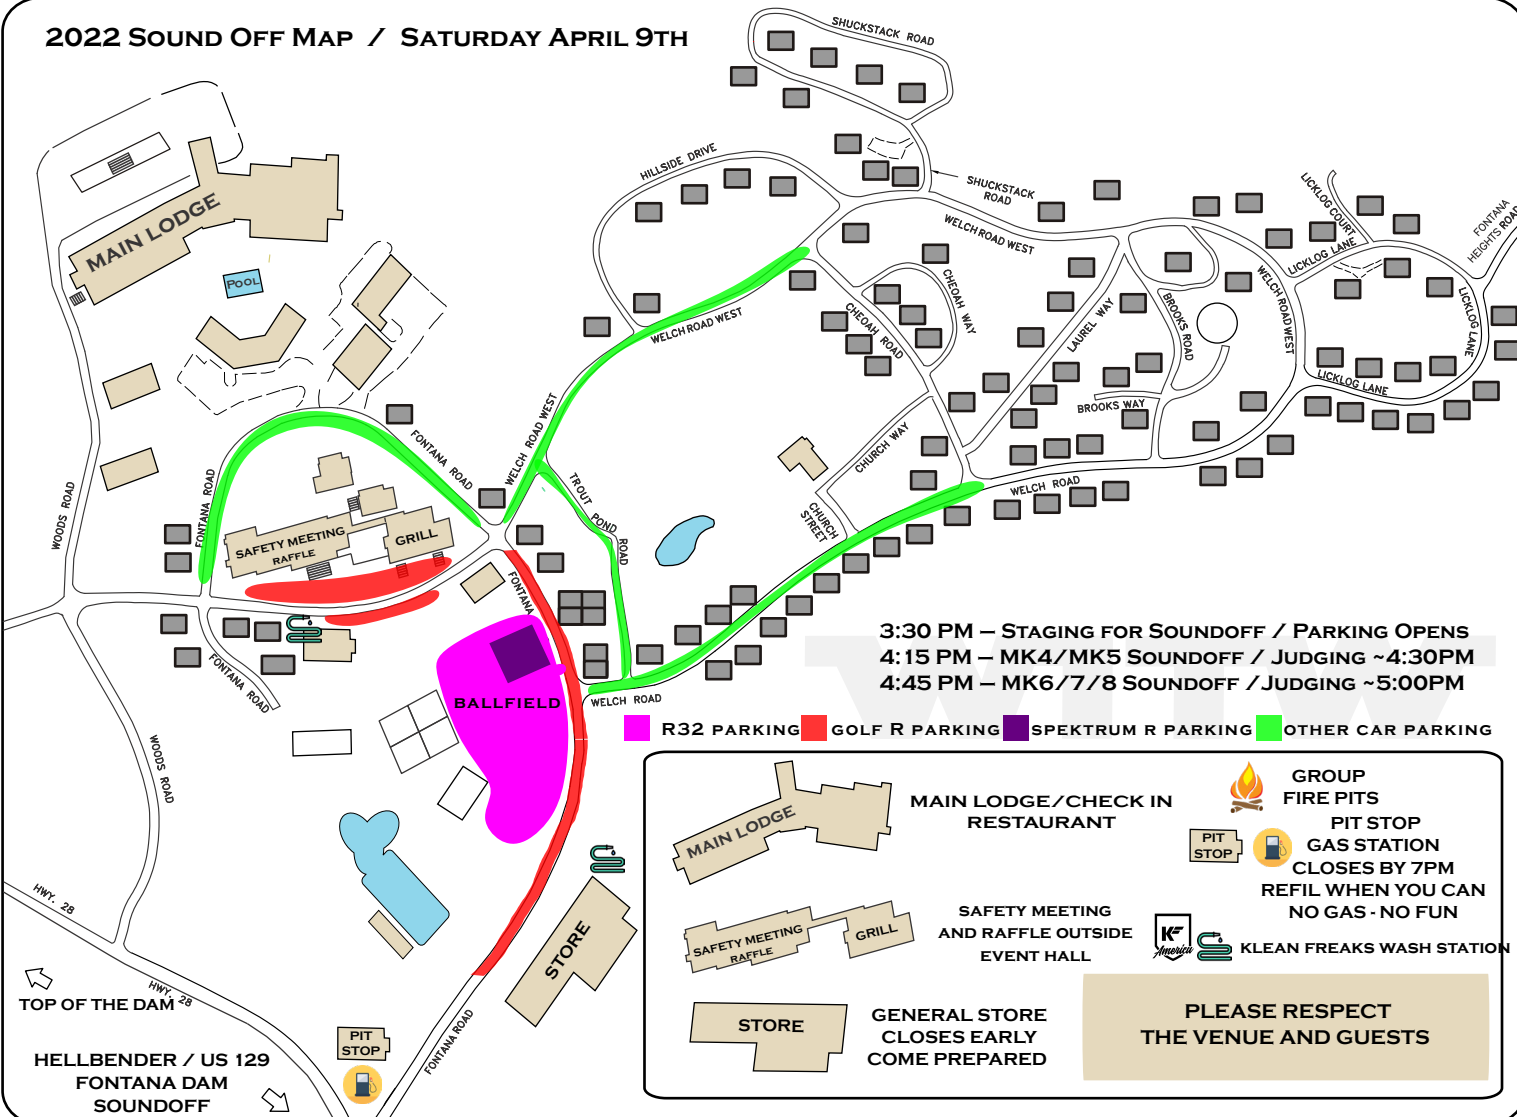

2022 SOUND OFF MAP / SATURDAY APRIL 9TH

3:30 PM – STAGING FOR SOUNDOFF / PARKING OPENS
 4:15 PM – MK4/MK5 SOUNDOFF / JUDGING ~4:30PM
 4:45 PM – MK6/7/8 SOUNDOFF / JUDGING ~5:00PM

■ R32 PARKING
 ■ GOLF R PARKING
 ■ SPEKTRUM R PARKING
 ■ OTHER CAR PARKING

MAIN LODGE / CHECK IN RESTAURANT

SAFETY MEETING AND RAFFLE OUTSIDE EVENT HALL

GENERAL STORE CLOSERS EARLY COME PREPARED

GROUP FIRE PITS

PIT STOP

GAS STATION CLOSERS BY 7PM REFIL WHEN YOU CAN NO GAS - NO FUN

KLEEN FREAKS WASH STATION

PLEASE RESPECT THE VENUE AND GUESTS

TOP OF THE DAM
 HELLBENDER / US 129
 FONTANA DAM
 SOUNDOFF